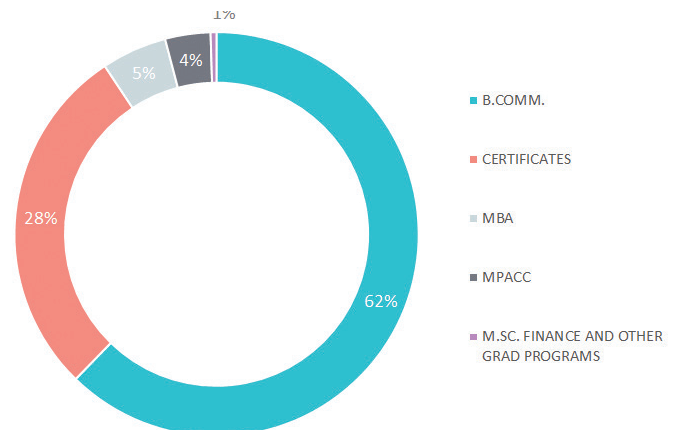

EDWARDS AT A GLANCE

B.COMM. EMPLOYMENT RATE

CO-OP EMPLOYMENT RATE

* OF THOSE LOOKING FOR WORK

SCHOLARSHIPS, BURSARIES AND AWARDS

\$1,008,309
FOR UNDERGRADUATE STUDENTS

\$264,626
FOR GRADUATE STUDENTS

ALUMNI BY GEOGRAPHIC LOCATION

(BASED ON VALID ADDRESSES IN THE UNIVERSITY DATABASE)

NUMBER OF DEGREES GRANTED

EDWARDS HAS GRANTED MORE THAN 25,000 DEGREES AND CERTIFICATES...