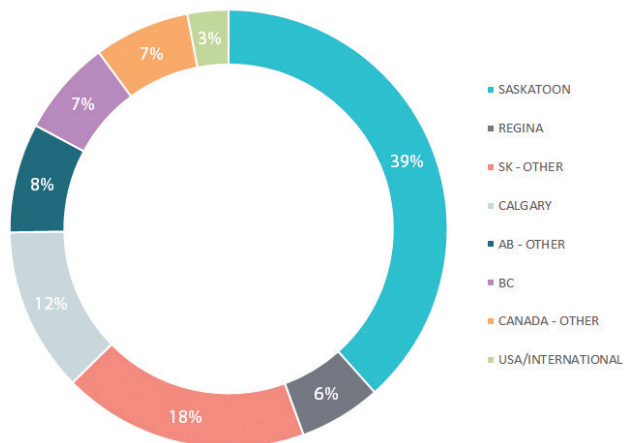

EDWARDS AT A GLANCE

B.COMM. EMPLOYMENT RATE

CO-OP EMPLOYMENT RATE

* OF THOSE LOOKING FOR WORK

SCHOLARSHIPS, BURSARIES AND AWARDS

\$1,008,309
FOR UNDERGRADUATE STUDENTS

\$264,626
FOR GRADUATE STUDENTS

ALUMNI BY GEOGRAPHIC LOCATION

(BASED ON VALID ADDRESSES IN THE UNIVERSITY DATABASE)

NUMBER OF DEGREES GRANTED

EDWARDS HAS GRANTED MORE THAN 25,000 DEGREES AND CERTIFICATES...