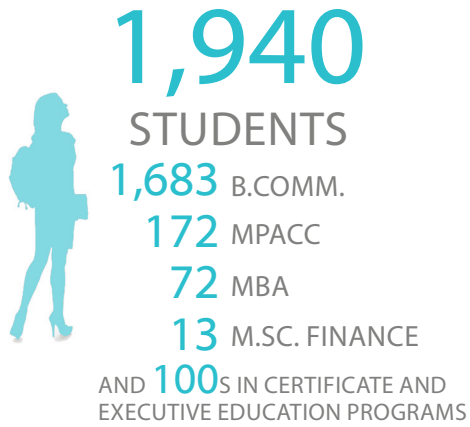

EDWARDS AT A GLANCE

B.COMM. EMPLOYMENT RATE

CO-OP EMPLOYMENT RATE

* OF THOSE LOOKING FOR WORK

SCHOLARSHIPS, BURSARIES AND AWARDS

\$1,008,309
FOR UNDERGRADUATE STUDENTS

\$264,626
FOR GRADUATE STUDENTS

ALUMNI BY GEOGRAPHIC LOCATION

(BASED ON VALID ADDRESSES IN THE UNIVERSITY DATABASE)

NUMBER OF DEGREES GRANTED

EDWARDS HAS GRANTED MORE THAN 25,000 DEGREES AND CERTIFICATES...